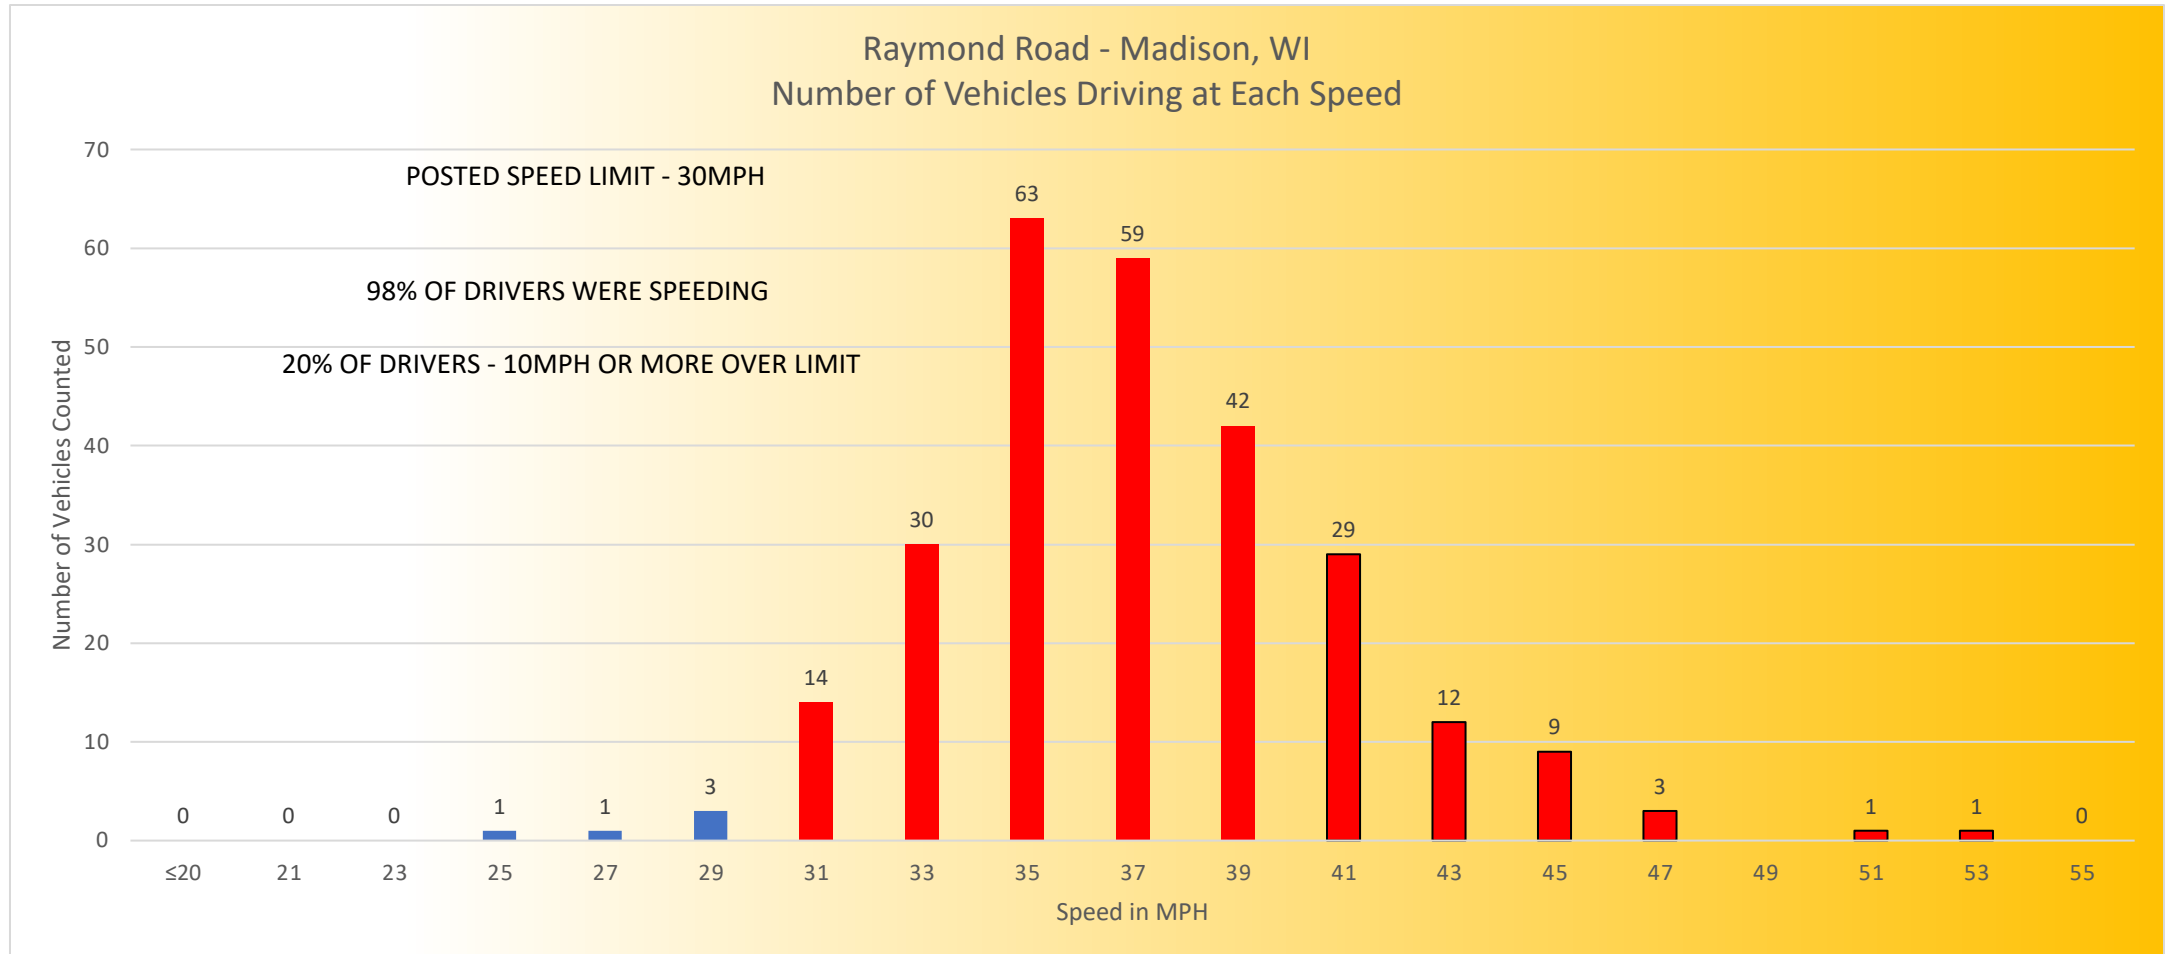

Speed Data

269 cars tracked
1 outlier at 73 mph
85th percentile speed: 37 mph