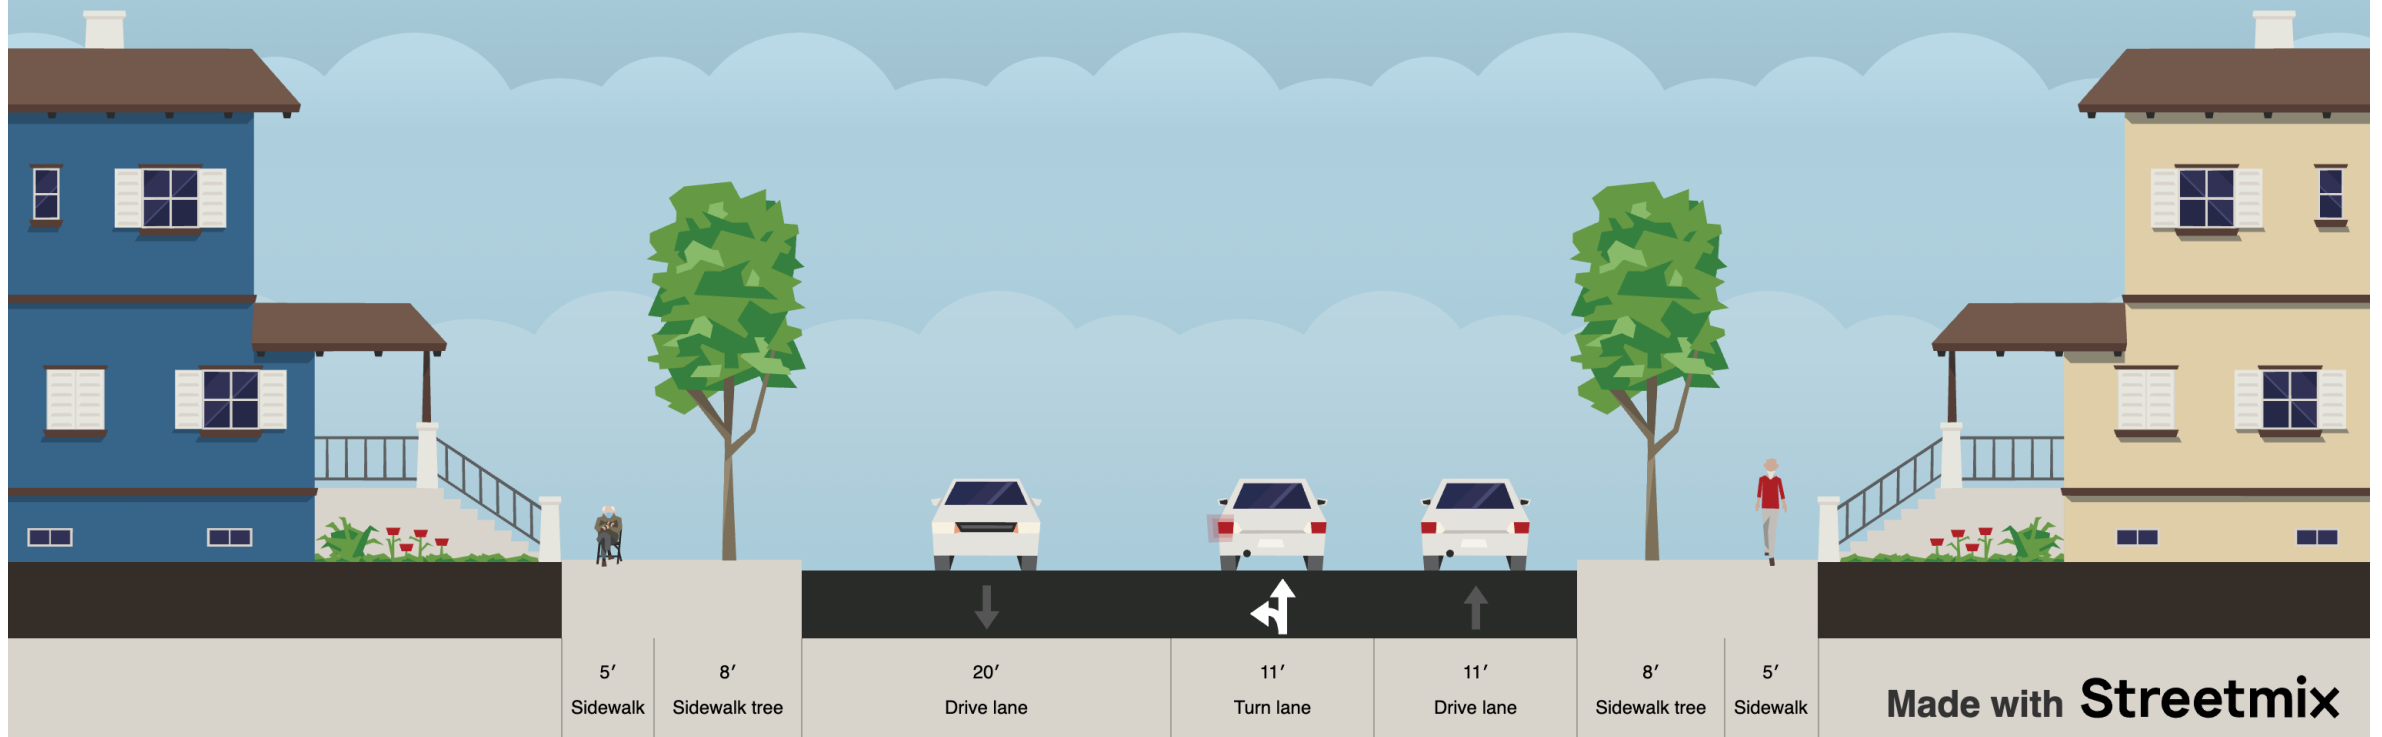

A wide-angle photograph of a street intersection. The foreground is a paved road with white lane markings. In the middle ground, there are several residential houses, including a prominent white two-story house and a blue two-story house. Bare trees line the streets. Traffic lights are visible at the intersection. A street sign for 'Prairie Rd' is mounted on a pole. The sky is overcast and grey.

Prairie Rd (South)

**Travel Lane on Raymond
Approaching Intersection**

Travel Lane on Prairie Road at Intersection

Prairie Road (South)

Two 11' Northbound Travel Lanes
20' Southbound Through Lane
5' Sidewalks and 8' Planters
42' across lanes; 68' with Sidewalks and Planters