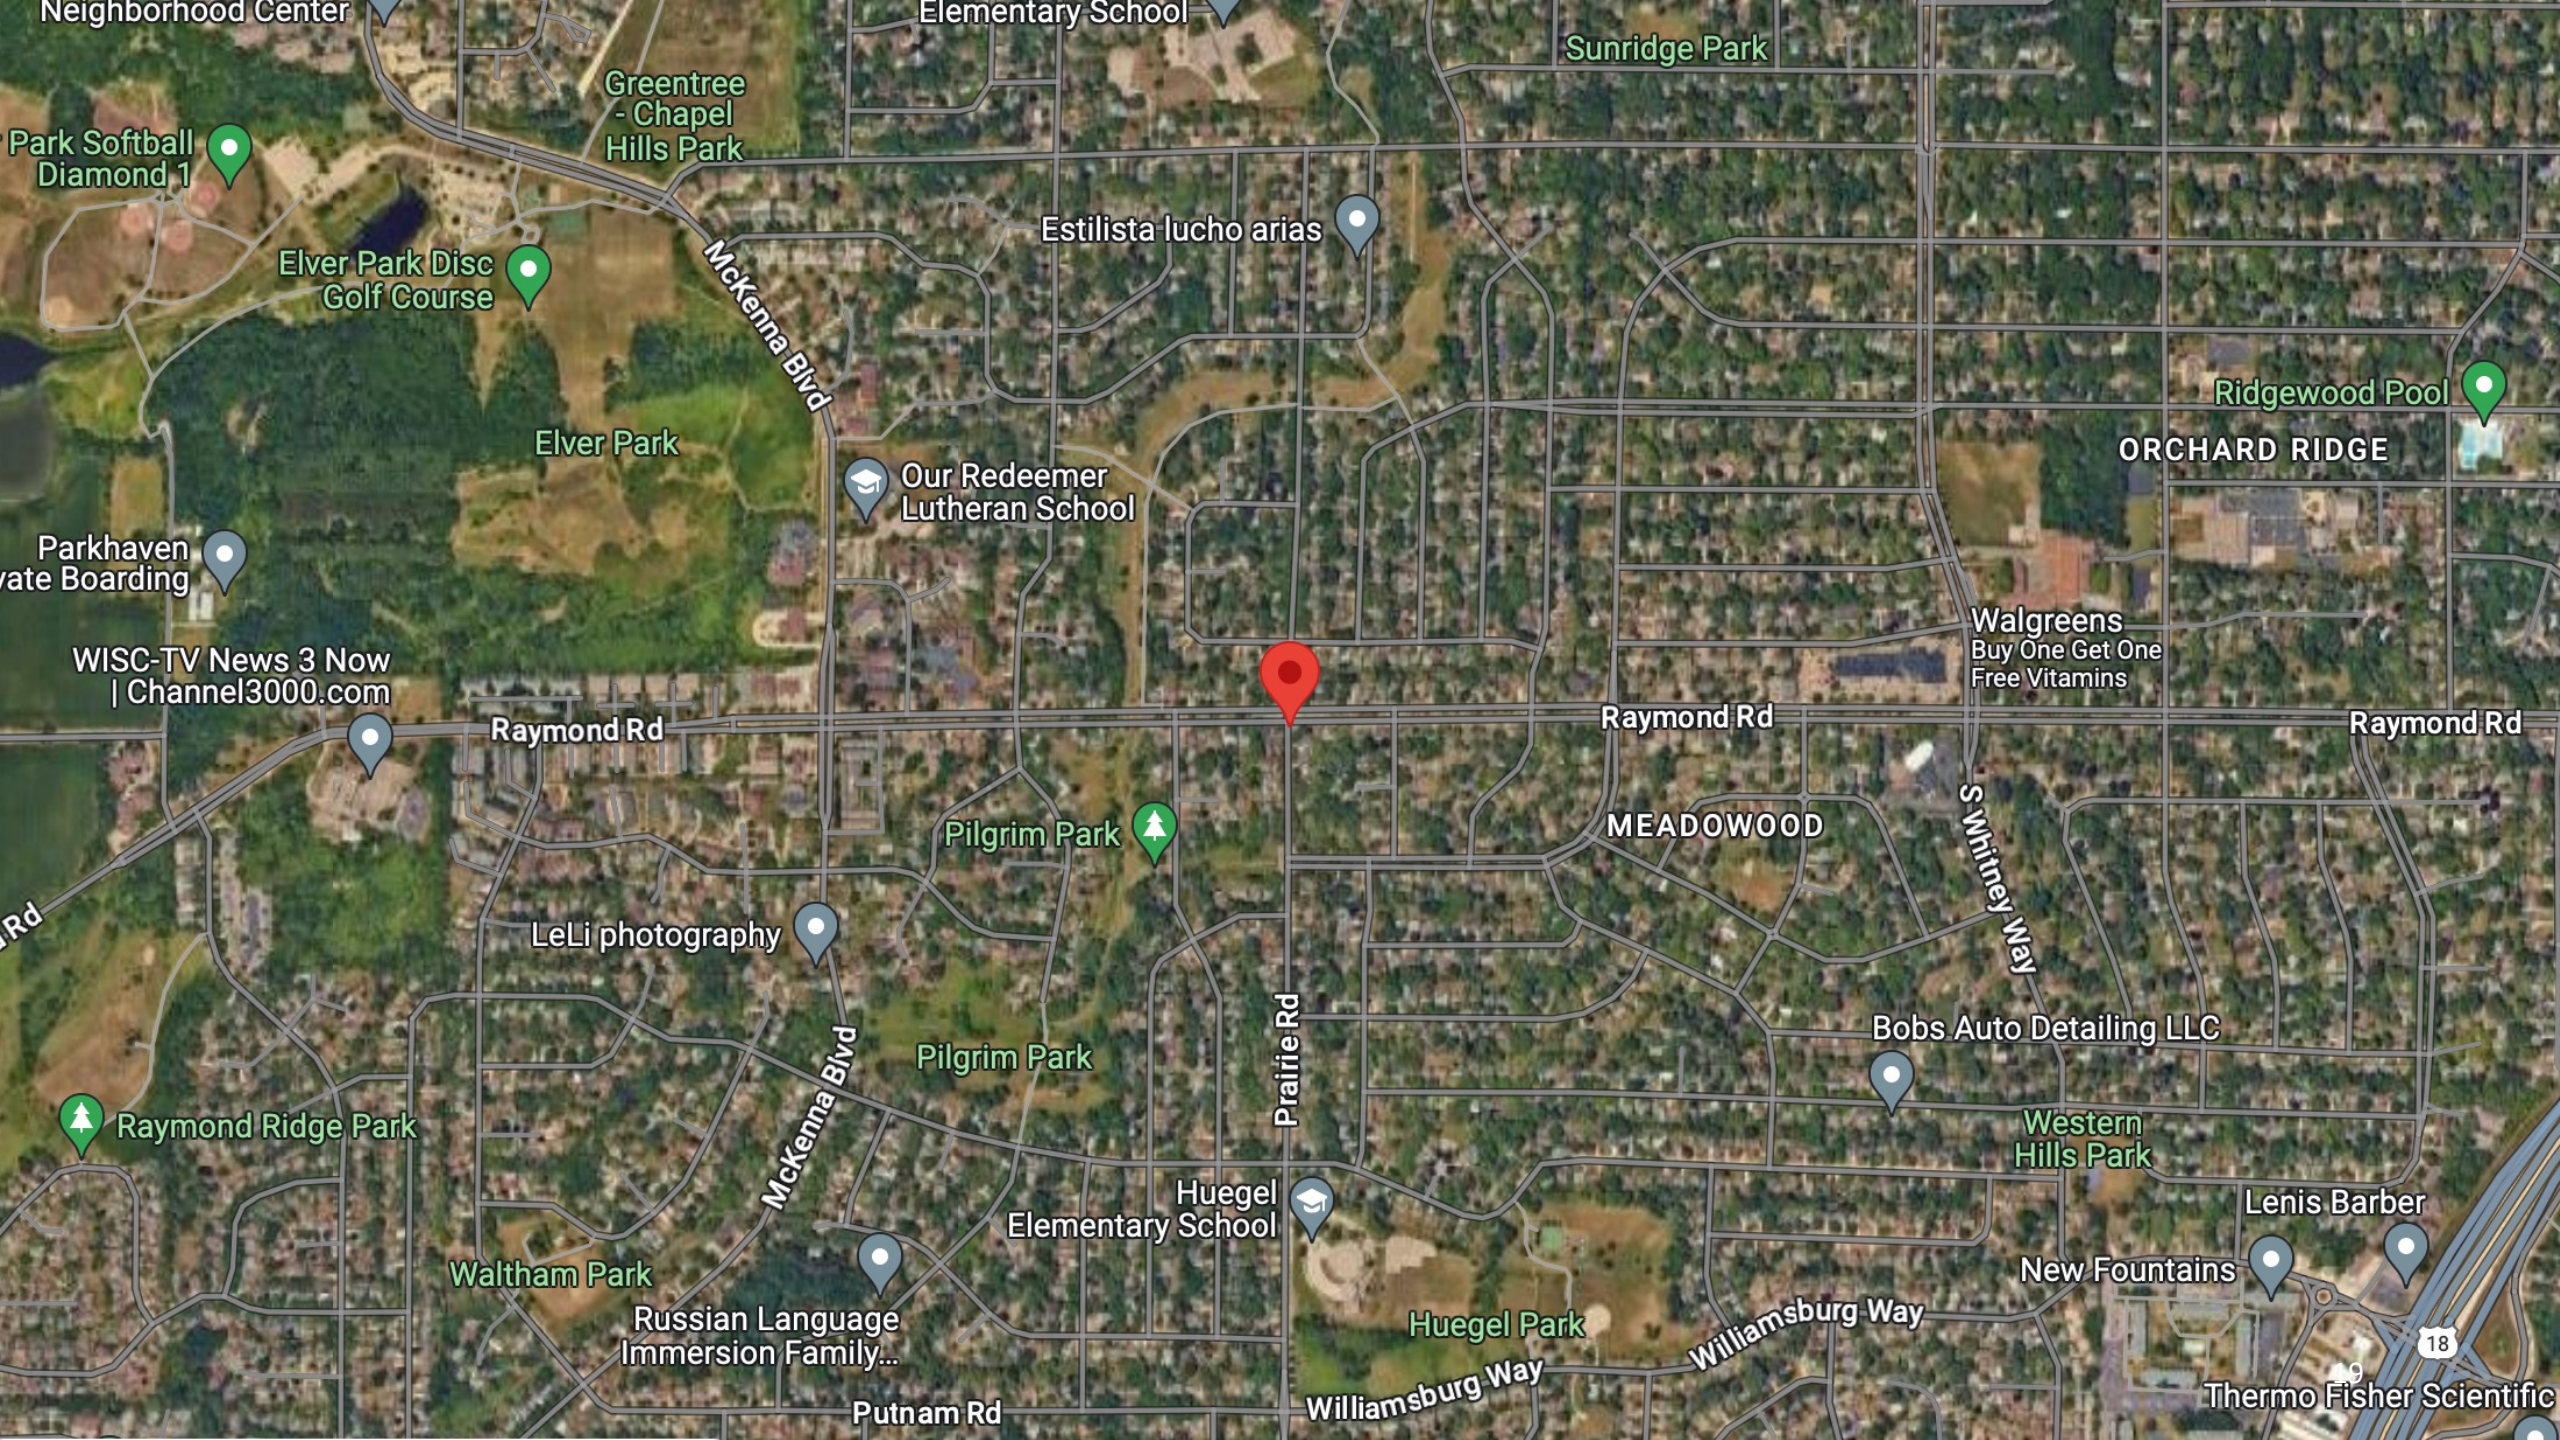

Prairie Rd (North)

Raymond Rd (East)

**Opposite side of Collision Location
SW Vantage Point**

Intersection from NE Vantage Point

Prairie Rd (South)

Raymond Rd (West)

Intersection from NW Vantage Point

Raymond Rd (East)

Prairie Rd (South)

**Travel Lane on Raymond
Approaching Intersection**

Travel Lane on Prairie Road at Intersection

Prairie Road (South)

Two 11' Northbound Travel Lanes
20' Southbound Through Lane
5' Sidewalks and 8' Planters
42' across lanes; 68' with Sidewalks and Planters

Raymond Road (East)

FULL ROAD
 86' across 7 lanes and median
 112' across sidewalks, planters, 7 lanes, and median

EASTBOUND PORTION
 11' Parking Lane
 Two EB Travel Lanes – One 10', One 12'
 10' Dedicated Left-Turn Lane
 43' across EB lanes

Overall Site Conditions

- **Suburban Development Pattern** in the areas surrounding the crash location – access to multiple neighborhoods
- Raymond Road connects to state route 18 toward the east
- There are apartment complexes, single family homes, multiple schools, and many parks in the nearby communities
- Many of the streets that run north/south (like Prairie) are walkable & bike-friendly