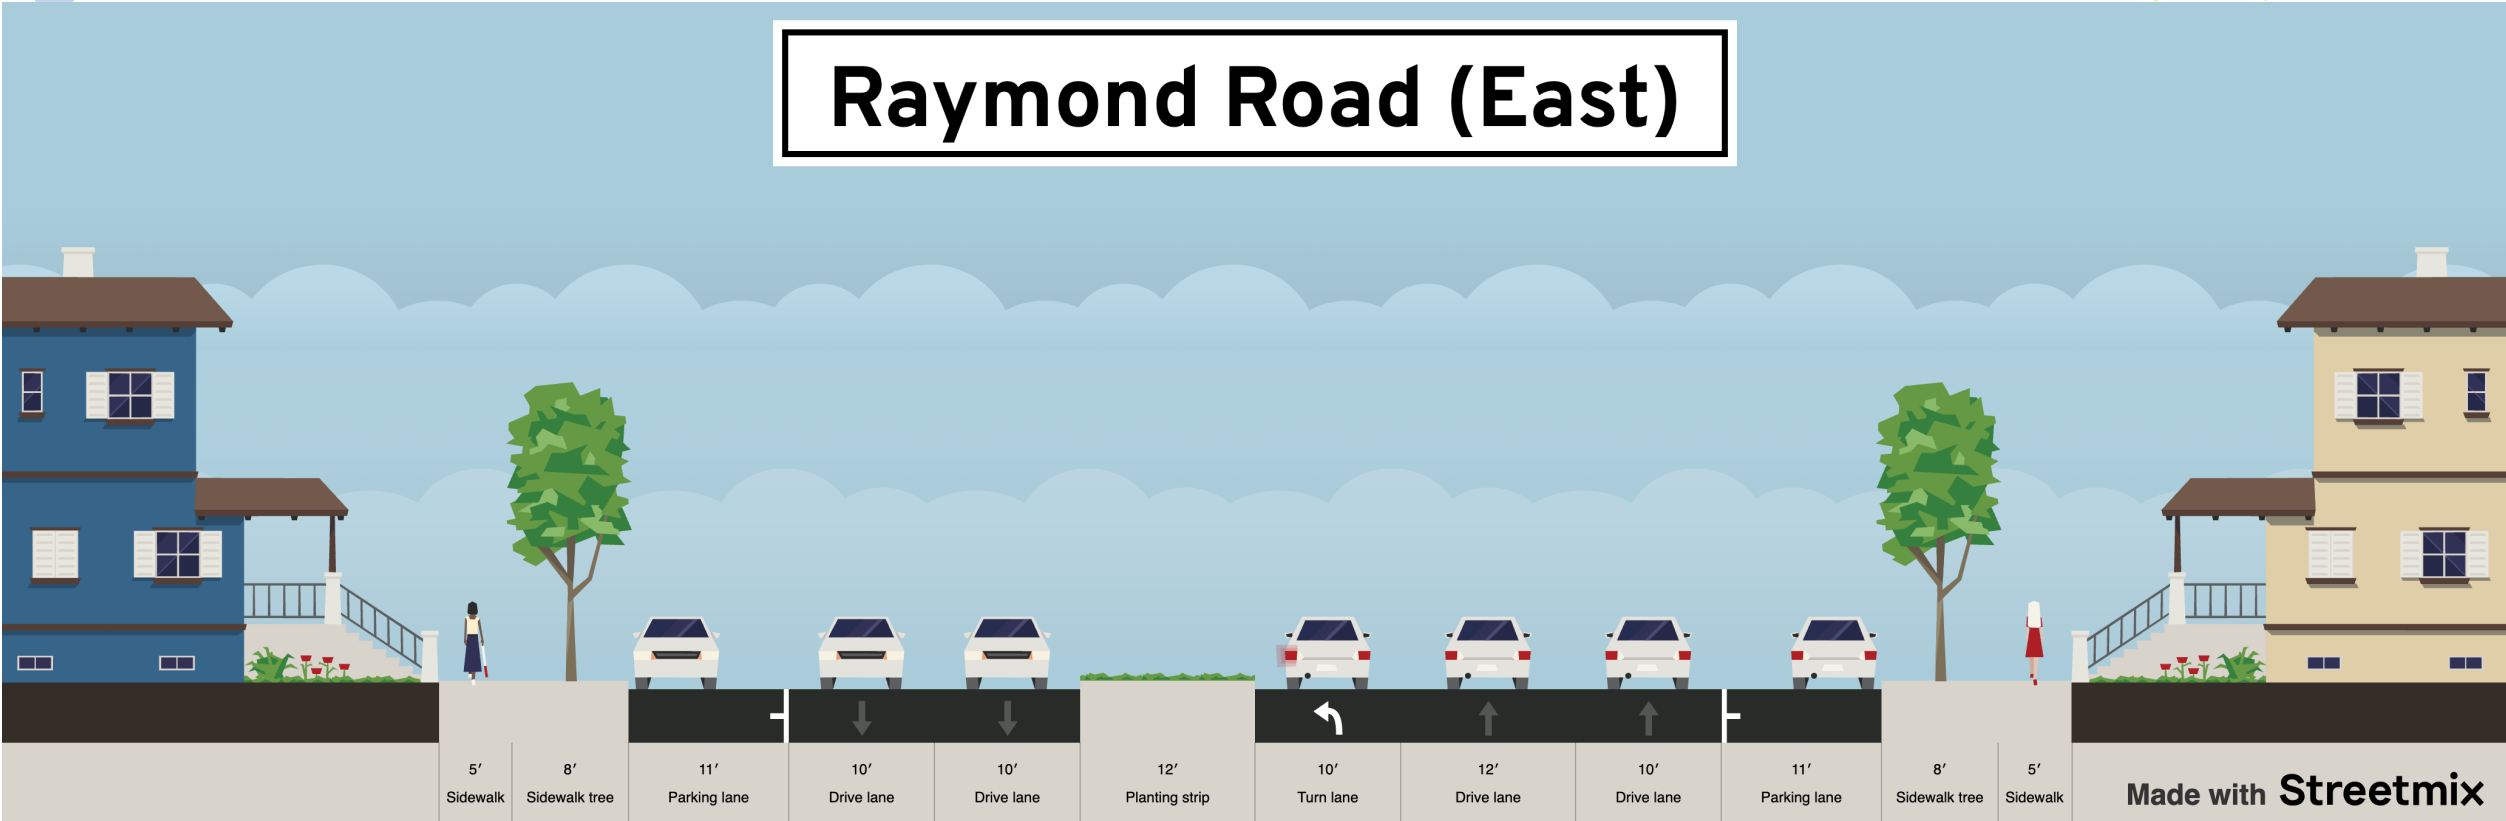

A wide-angle photograph of a street intersection. The foreground is a paved road with white lane markings. In the middle ground, there are several residential houses, including a prominent white two-story house and a blue two-story house. Bare trees line the streets. Traffic lights are visible at the intersection. A street sign for 'Prairie Rd' is mounted on a pole. The sky is overcast and grey.

Prairie Rd (South)

**Travel Lane on Raymond
Approaching Intersection**

Travel Lane on Prairie Road at Intersection

Prairie Road (South)

Two 11' Northbound Travel Lanes
20' Southbound Through Lane
5' Sidewalks and 8' Planters
42' across lanes; 68' with Sidewalks and Planters

Raymond Road (East)

FULL ROAD
 86' across 7 lanes and median
 112' across sidewalks, planters, 7 lanes, and median

EASTBOUND PORTION
 11' Parking Lane
 Two EB Travel Lanes – One 10', One 12'
 10' Dedicated Left-Turn Lane
 43' across EB lanes

Overall Site Conditions

- **Suburban Development Pattern** in the areas surrounding the crash location – access to multiple neighborhoods
- Raymond Road connects to state route 18 toward the east
- There are apartment complexes, single family homes, multiple schools, and many parks in the nearby communities
- Many of the streets that run north/south (like Prairie) are walkable & bike-friendly